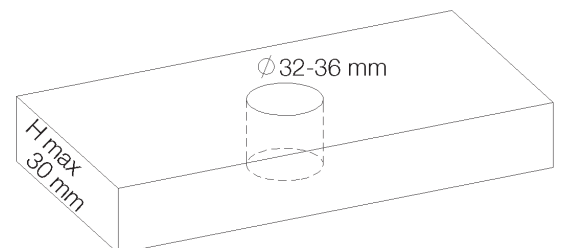

PRODUCT TECHNICAL SHEET

Collection :

FUN

Ref. :

4031.11.47

Mélangeur lavabo monotrou, avec vidage, bec 165mm

Eéngats wastafelmengkraan, met lediging, uitloop 165mm

Single hole sink mixer, with waste, spout 165mm

Picture

Product details

Weight : 2,26 kg

Flow at 3 bar : Restricted 7 l/min

Internal mechanism : Ceramic valve 1/4 turn

Technical drawing

RA2.V01