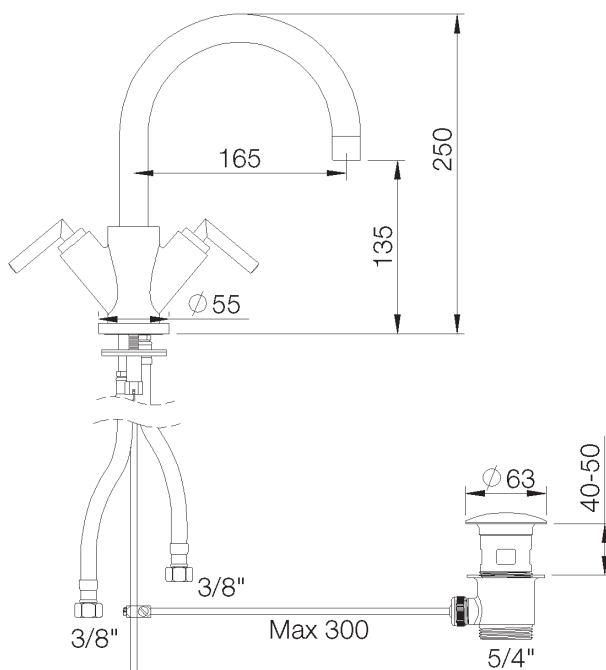

PRODUCT TECHNICAL SHEET

Collection :

FUN

Ref. :

4031.11.47

Mélangeur lavabo monotrou, avec vidage, bec 165mm

Eéngats wastafelmengkraan, met lediging, uitloop 165mm

Single hole sink mixer, with waste, spout 165mm

Picture

Product details

Weight : 2,26 kg

Flow at 3 bar : Restricted 7 l/min

Internal mechanism : Ceramic valve 1/4 turn

Technical drawing

RA2.V01